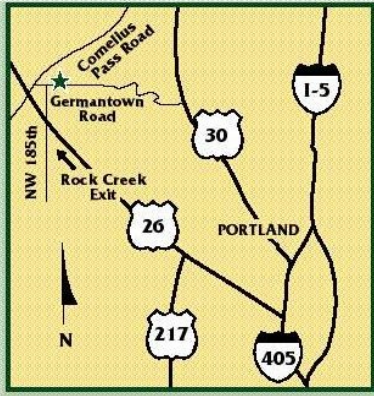

Directions to Bethany Bible Church

On Highway 26 (the Sunset Highway), exit at the 185th Street exit. Turn North on 185th Street until you reach the end (approximately 5 miles), where it will come to a "T." Turn right at the T (Germantown Road) and travel approximately 100 yards. Bethany Bible Church will be located on the left side of the road; the entrance is just a few yards past the church itself.