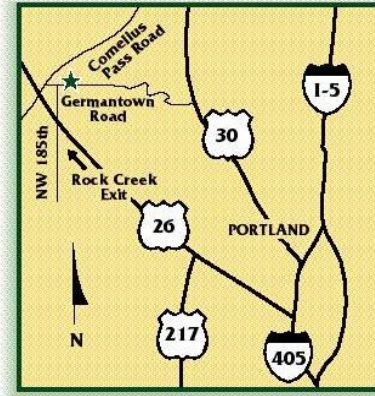

Directions to Bethany Bible Church

On Highway 26 (the Sunset Highway), exit at the 185th Street exit. Turn North on 185th Street until you reach the end (approximately 5 miles), where it will come to a "T." Turn right at the T (Germantown Road) and travel approximately 100 yards. Bethany Bible Church will be located on the left side of the road; the entrance is just a few yards past the church itself.